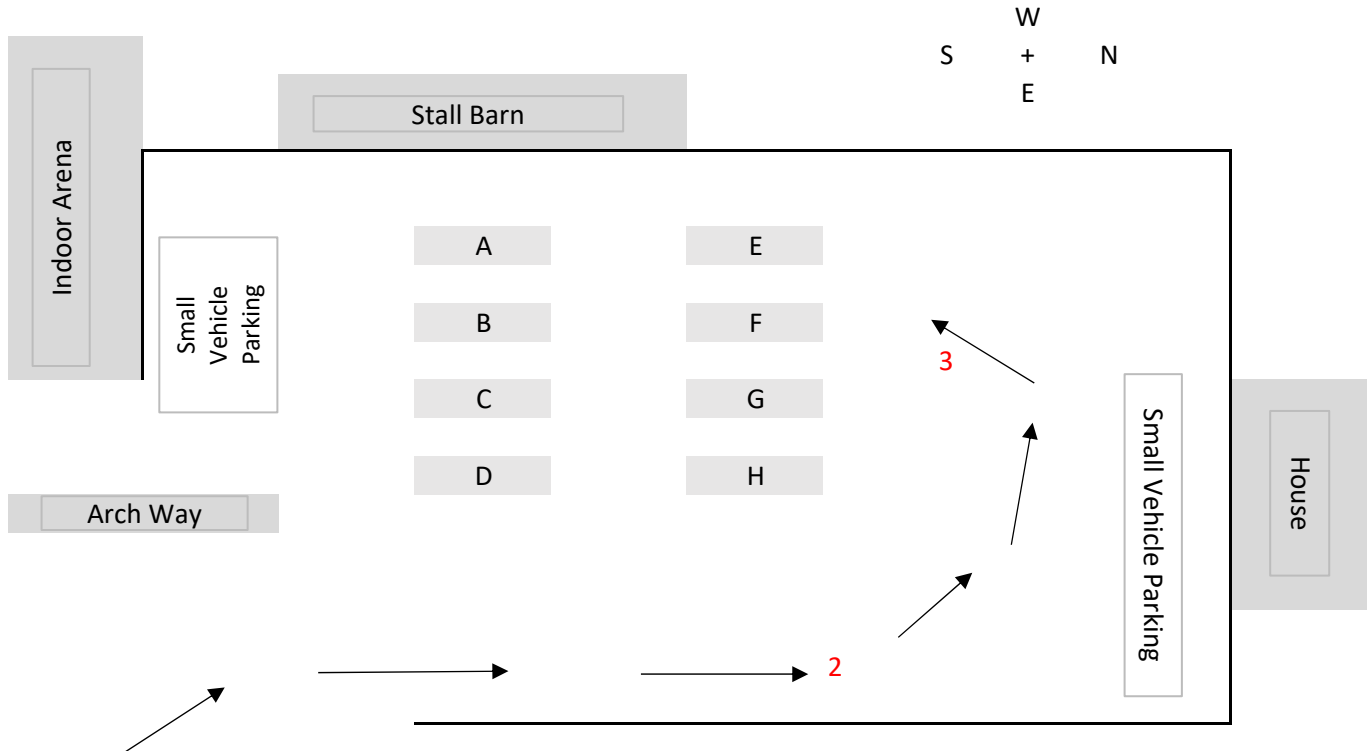

## How To Park On Event Day

1. Enter Driveway and head right
  2. Loop around to the left
  3. Park in an South facing direction as shown by grey boxes.
- Please park in the order you arrive so we can accommodate all trailers.